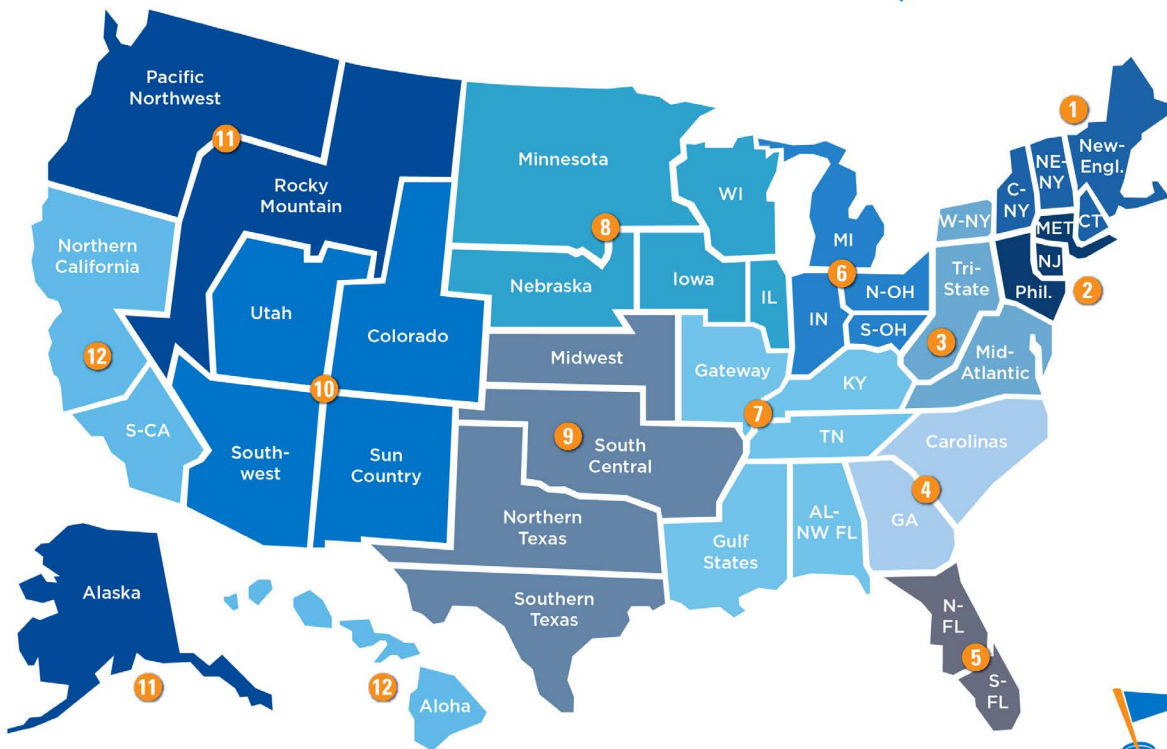

REGIONAL LEAGUE MANAGER & SECTION SUPPORT

PGA JR. LEAGUE REGIONAL MAP

To better serve the growing number of PGA Professionals captaining thousands of PGA Jr. League teams across the country, the PGA of America has hired 12 Regional League Managers, supported by two National League Managers, to provide expert coaching and resources needed to recruit, retain and engage kids, families and communities.

NATIONAL CONTACTS

PGA Jr. League is the key youth initiative of PGA REACH, the charitable foundation of the PGA of America. For any questions not relating the implementaiton of programming at a local facility, please contact the following individuals based upon the nature of your inquiry: